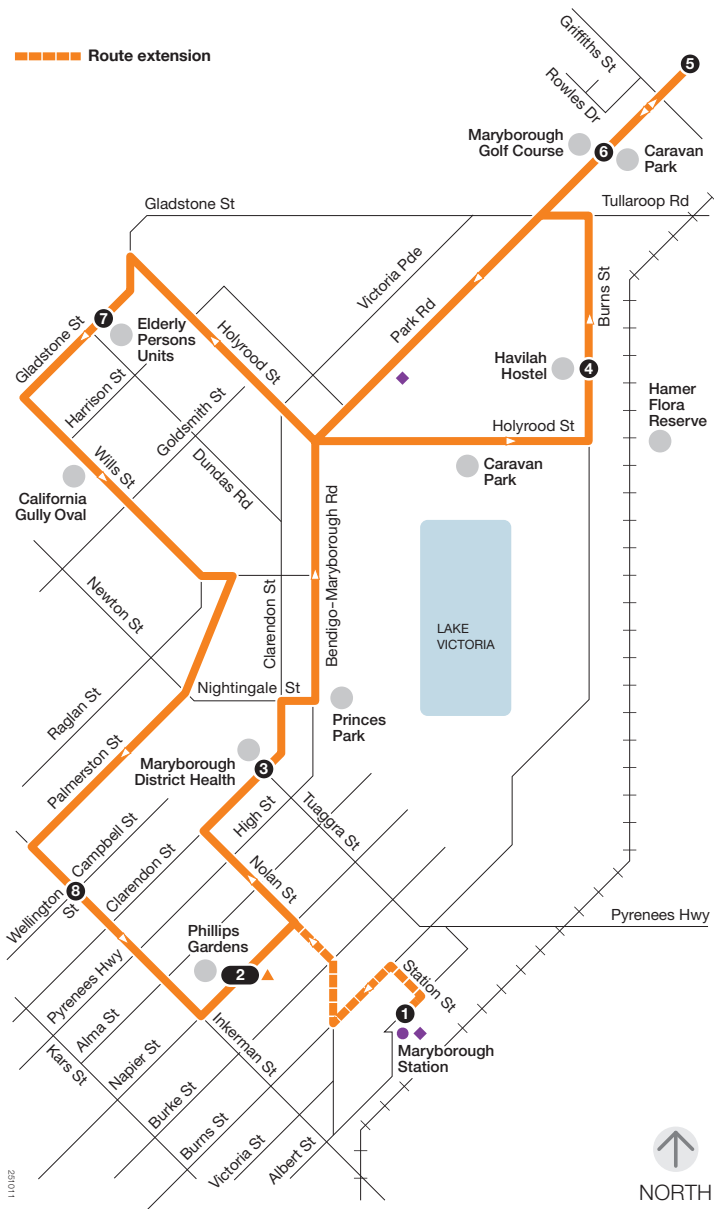

# Princes Park / Whirrakee

Route 2

via Holyrood St > Park Rd

Route extension

281011

Bus route   
 V/Line train station   
 Connecting V/Line coach   
 Connecting bus   
 Train line   
 Terminus   
 Timing point

For more information visit [ptv.vic.gov.au](http://ptv.vic.gov.au) or call 1800 800 007 (6am – midnight daily)

MAP NOT TO SCALE