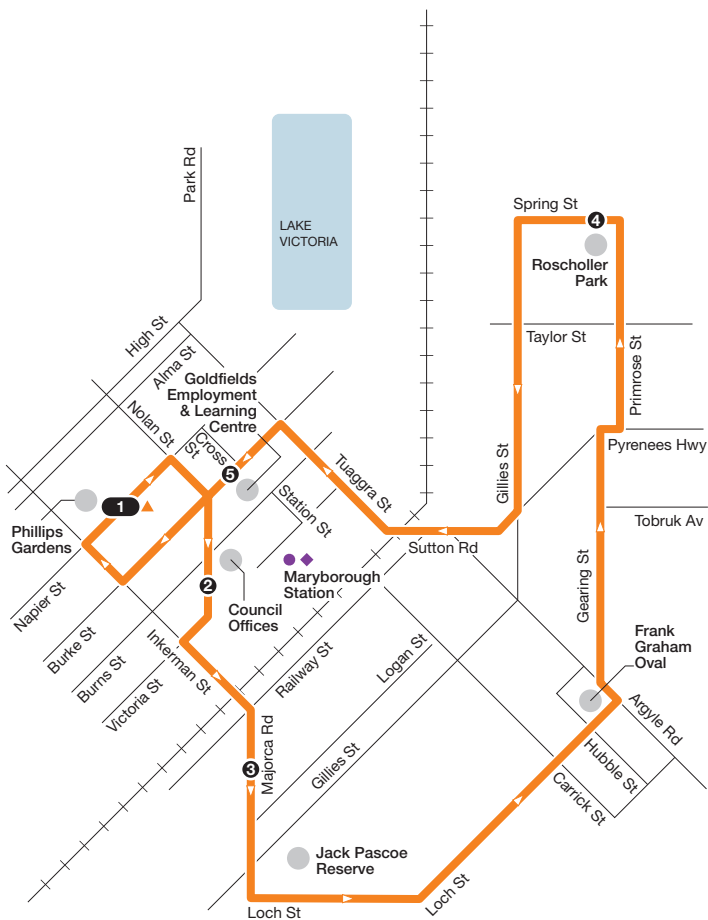

Pascoe

Route 3

via Loch St > Spring St

251011

NORTH

Bus route
 V/Line train station
 Connecting V/Line coach
 Connecting bus
 Train line
 Terminus
 Timing point

For more information visit ptv.vic.gov.au or call 1800 800 007 (6am – midnight daily)

MAP NOT TO SCALE