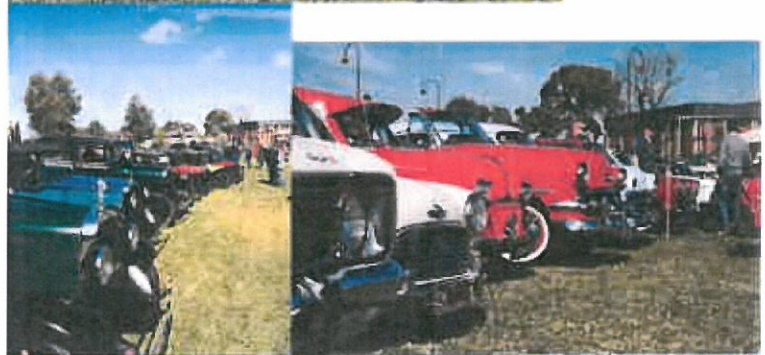

Historic Maryborough Car Show/Swap Meet/Sprint

WINGS & WHEELS AT MARYBOROUGH AERODROME 24 & 25 SEPTEMBER 2016

PROGRAMME

SATURDAY 24 SEPTEMBER 2016

MARYBOROUGH STATION DOMAIN

- DISPLAY OF CLASSIC CARS
- CLASSIC CAR RALLY – ENTRY: \$5 P/P
- SWAP MEET
- AIRCRAFT FLY-IN (Transport provided to the domain for flyers)

Commencing at 10.30am - a display of classic cars in the Domain with backdrop the 1880's magnificent Maryborough Railway Station.

Then a Touring Rally to a local historic point of interest departing from the Station Domain at 1.00pm & finishing at 4.00 pm. Flyers will be accommodated on rally.

For on-line registration: www.wingsandwheels.net.au

SUNDAY 25 SEPTEMBER 2016

MARYBOROUGH AERODROME

- AIRCRAFT DISPLAYS
- CLASSIC CAR DISPLAY
- HISTORIC MARYBOROUGH CAR SPRINT – 10.00am to 4.00pm
 - RACING CARS 1920 – 1975
 - SPORTS CARS to 1975
 - TOURING CARS to 1975
 - PERIOD SPORTS & REPLICA SPECIALS TO 1975
 - CLASSIC PRODUCTION SPORTS CARS
 - HISTORIC MOTOR BIKES
- FOLLOWED BY A TROPHY PRESENTATION AT 4.15pm