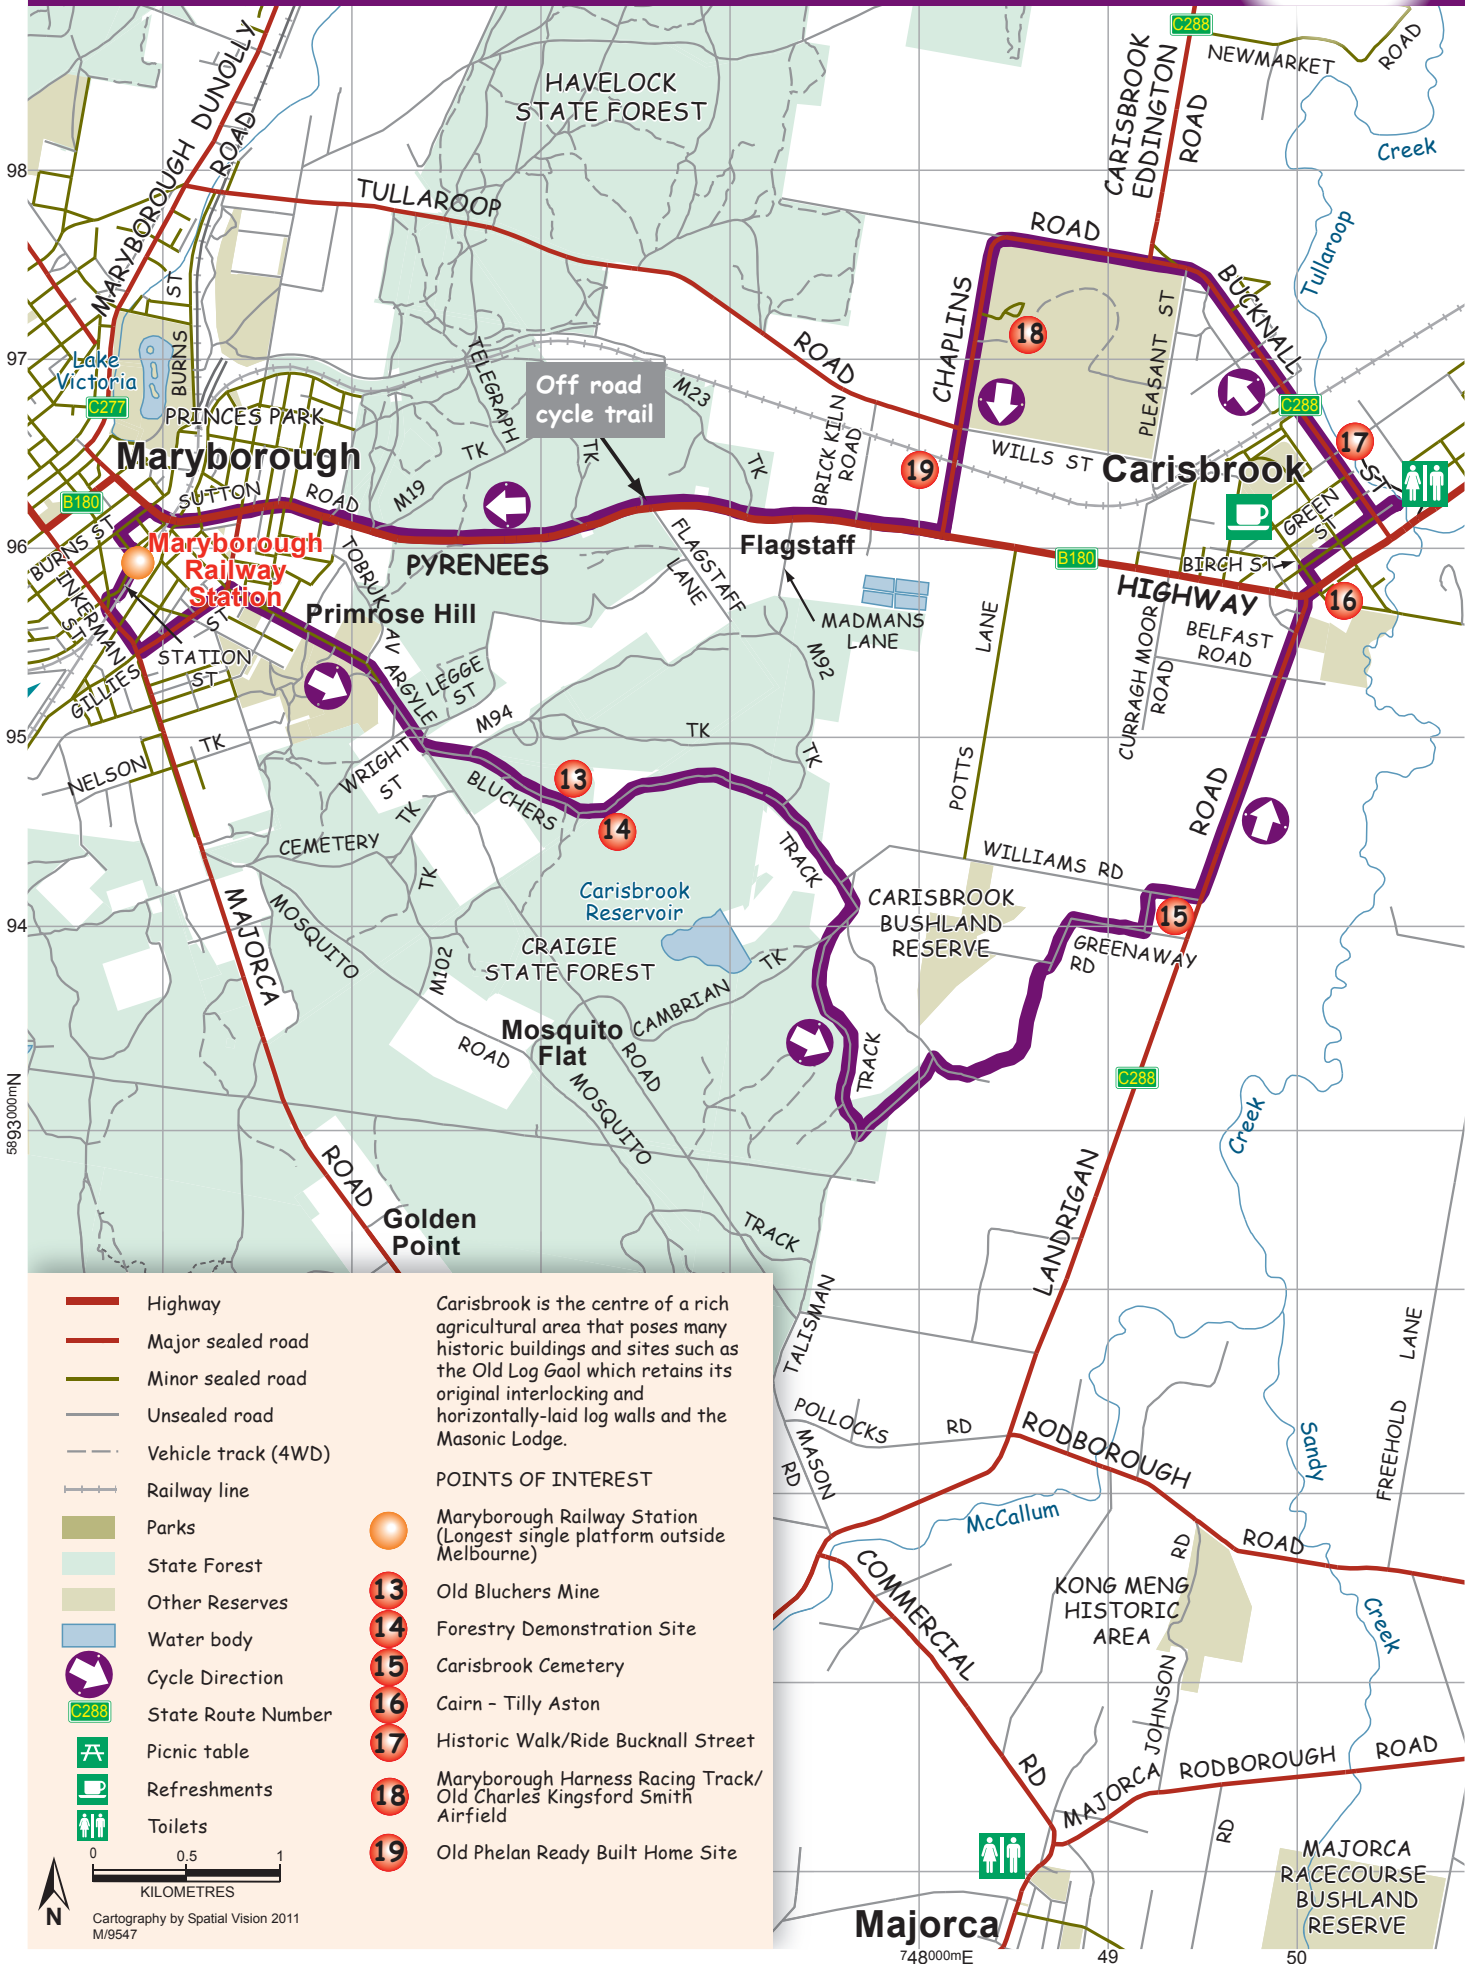

Carisbrook Settlers Trail - 24km

Mostly gentle ride through forest and farmland

Cartography by Spatial Vision 2011
M/9547